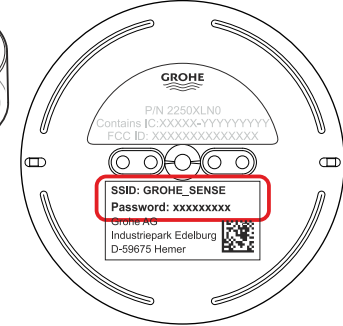

GROHE SENSE

GROHE SENSE+

WLAN SSID: GROHE\_SENSE max. 5 min

GROHE SENSE  
GROHE SENSE+

WLAN SSID: GROHE\_SENSE max. 5 min

GROHE SENSE / SENSE+  
DESIGN + ENGINEERING  
GROHE GERMANY  
99.0875.031/ÄM 239568/03.17  
www.grohe.com

Pure Freude an Wasser

www.grohe.com/tpi/sense

for Android™

4.3 and above  
Requirements on the device:  
min. 160 dpi pixel density  
min. 320 x 470 pixel resolution

for iOS

9.0 and above

1.

2. GROHE SENSE

2. GROHE SENSE+

3.

WLAN  
max.  
5 min

4.