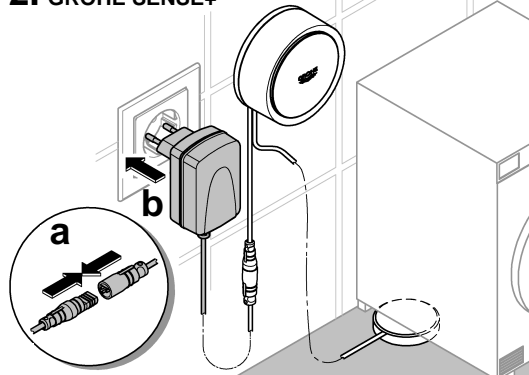

2. GROHE SENSE+