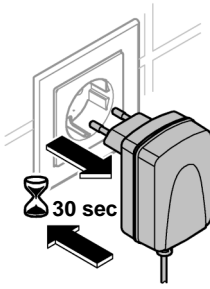

GROHE SENSE+