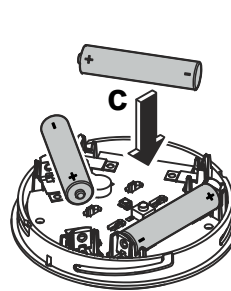

Pure Freude an Wasser

www.grohe.com/tpi/sense

for Android™

4.3 and above  
Requirements on the device:  
min. 160 dpi pixel density  
min. 320 x 470 pixel resolution

for iOS

9.0 and above

1.

2. GROHE SENSE