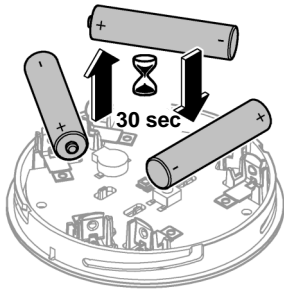

GROHE SENSE

GROHE SENSE+

WLAN SSID: GROHE\_SENSE max. 5 min

GROHE SENSE  
GROHE SENSE+

WLAN SSID: GROHE\_SENSE max. 5 min

GROHE SENSE / SENSE+  
DESIGN + ENGINEERING  
GROHE GERMANY  
99.0875.031/ÄM 239568/03.17  
www.grohe.com

Pure Freude an Wasser

www.grohe.com/tpi/sense

for Android™

4.3 and above  
Requirements on the device:  
min. 160 dpi pixel density  
min. 320 x 470 pixel resolution

for iOS

9.0 and above

1.

2. GROHE SENSE