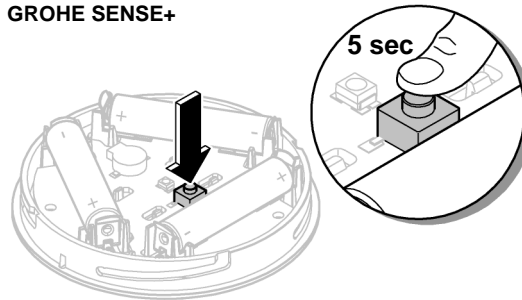

WLAN SSID: GROHE_SENSE max. 5 min

GROHE SENSE
GROHE SENSE+

WLAN SSID: GROHE_SENSE max. 5 min

GROHE SENSE / SENSE+
DESIGN + ENGINEERING
GROHE GERMANY
99.0875.031/ÄM 239568/03.17
www.grohe.com

Pure Freude an Wasser