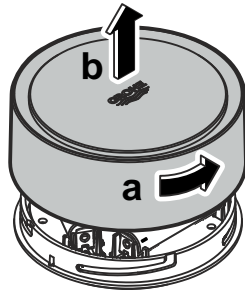

Pure Freude an Wasser

www.grohe.com/tpi/sense

for Android™

4.3 and above  
Requirements on the device:  
min. 160 dpi pixel density  
min. 320 x 470 pixel resolution

for iOS

9.0 and above

1.

2. GROHE SENSE